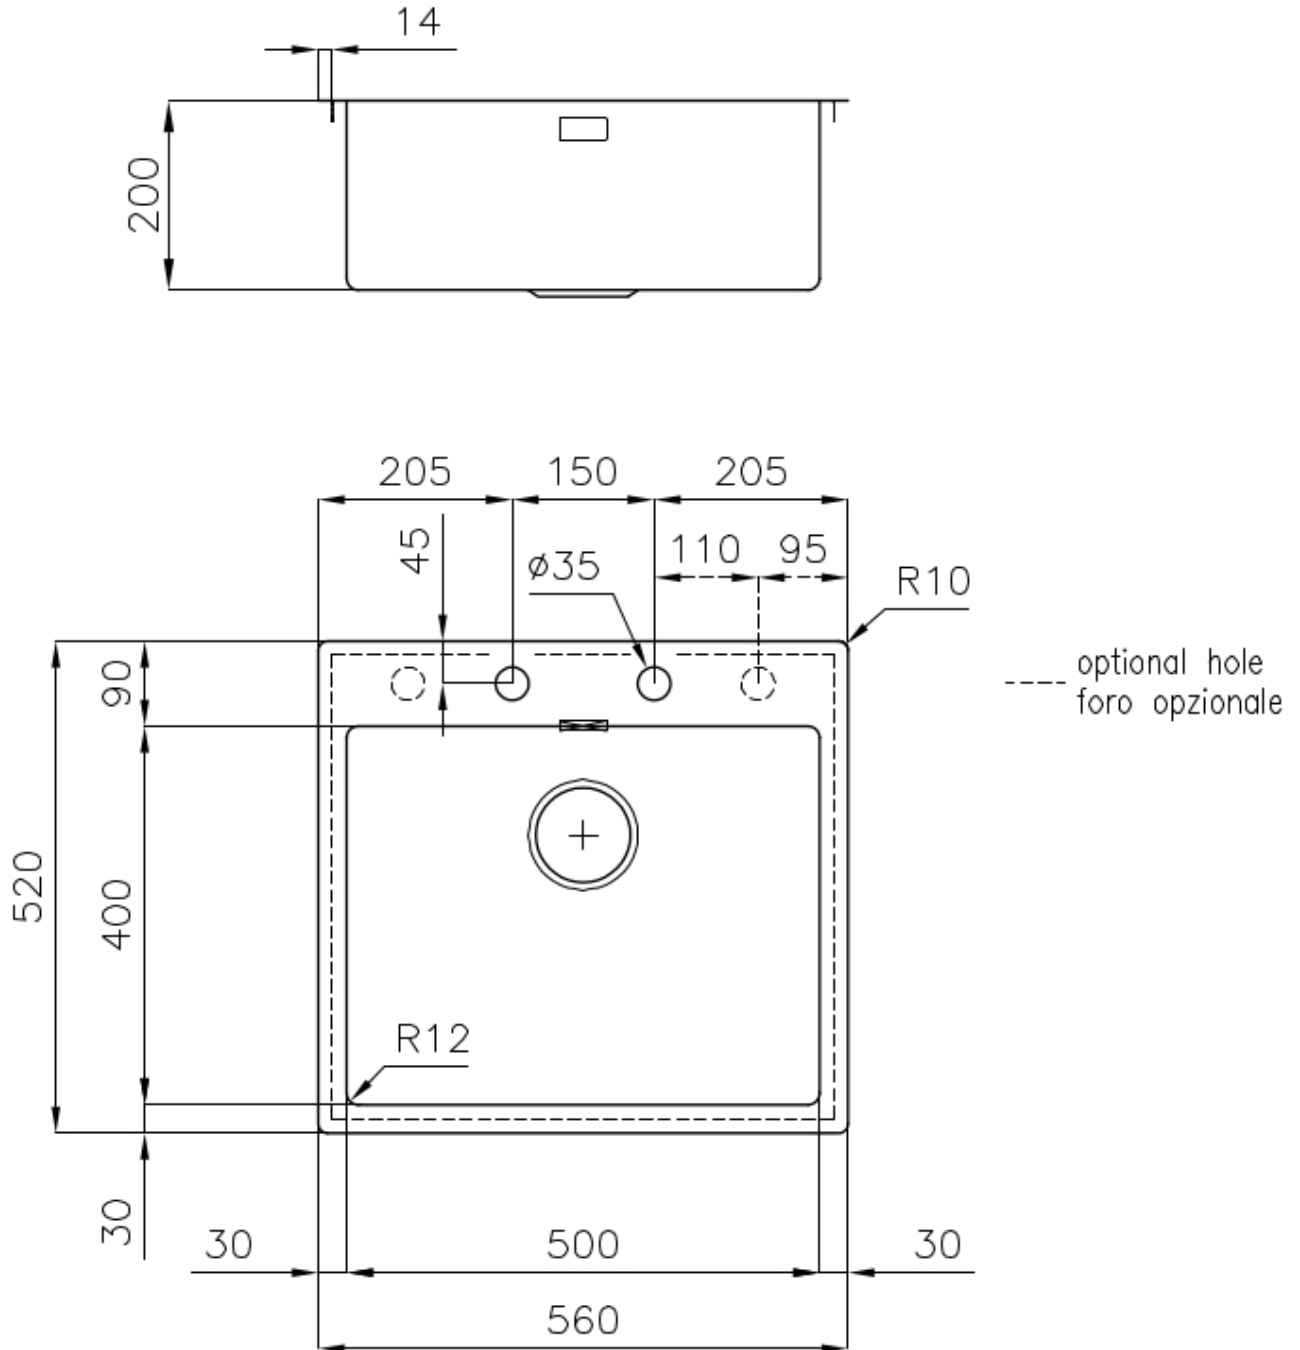

Space waste fitting

The elegant SPACE steel cap closes the drain and leaves no visible residues collected in the basket below. Space also has a small footprint and allows the optimal use of the under-sink compartment.

TECHNICAL DATA