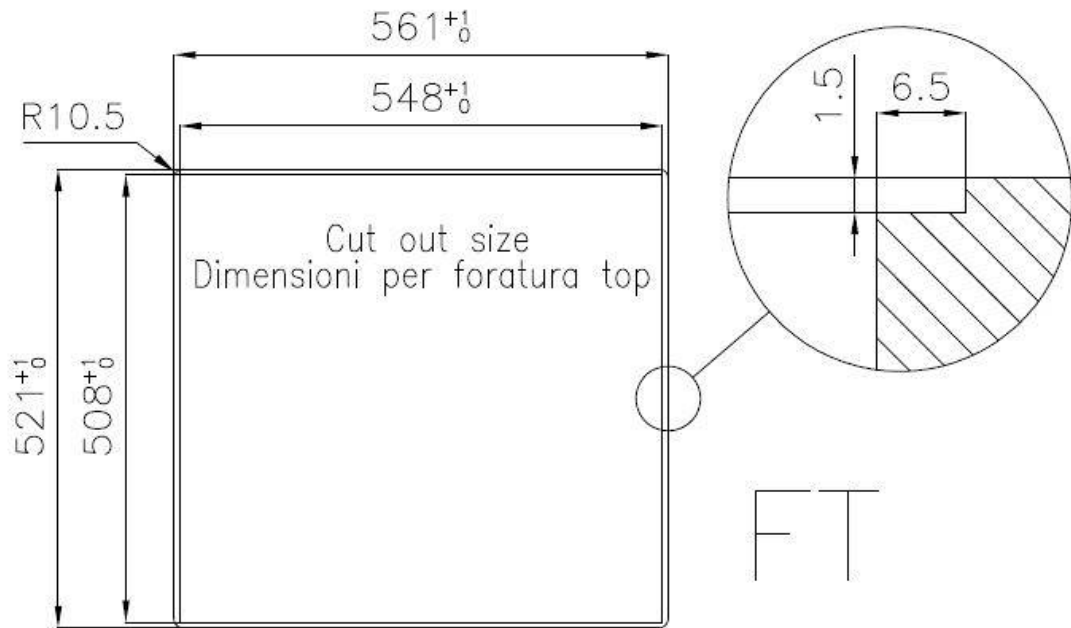

Lavello / Sink cod. 3365 050