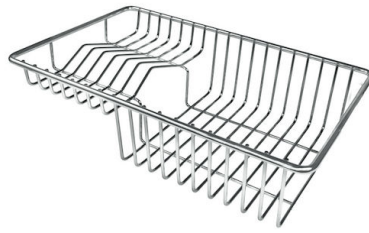

Space waste fitting

The elegant SPACE steel cap closes the drain and leaves no visible residues collected in the basket below. Space also has a small footprint and allows the optimal use of the under-sink compartment.

TECHNICAL DATA

Lavello / Sink cod. 3365 050

GALLERY

EQUIPMENT

Space automatic waste fitting - PA

8407108

OPTIONAL ACCESSORIES

HPDE Twin chopping board
8644 101

Stainless steel plate rack
8100 303
* only in combination with the accessory
8644 101

Glass chopping board
8631 300

**Graters kit with ring-holder and
food collection tray**
8159 101
* only in combination with the accessory
8644 101

HPDE Chopping board
8657 001

Stainless steel perforated tray
8151 000
* only in combination with the accessory
8644 101

Stainless steel plate rack
8100 154

Stainless steel plate rack
8100 201

White basket
8612 100