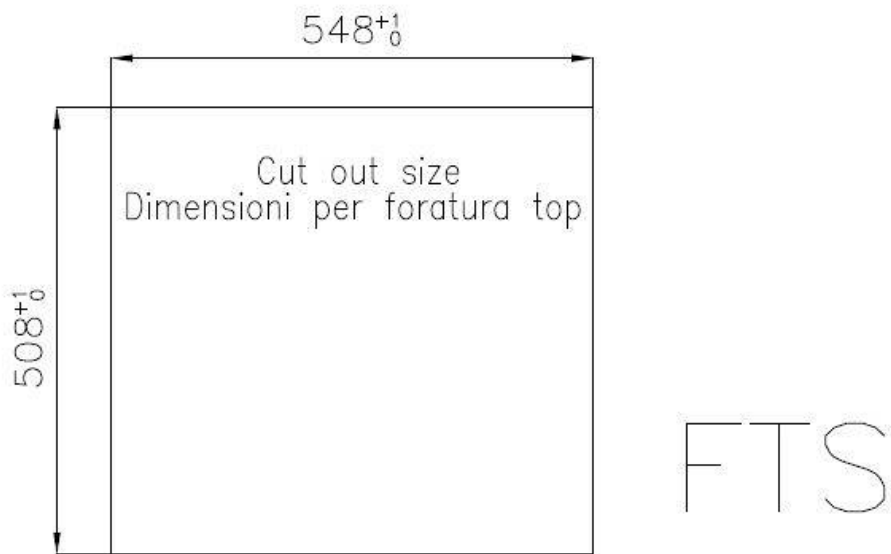

Lavello / Sink cod. 3365 050